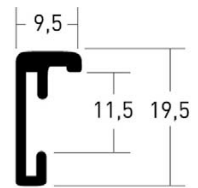

BW-Set | Sample Set:
Art.Nr. | Ref.No.: **93103**
Winkel | Samples: 14

| Gold | Gold